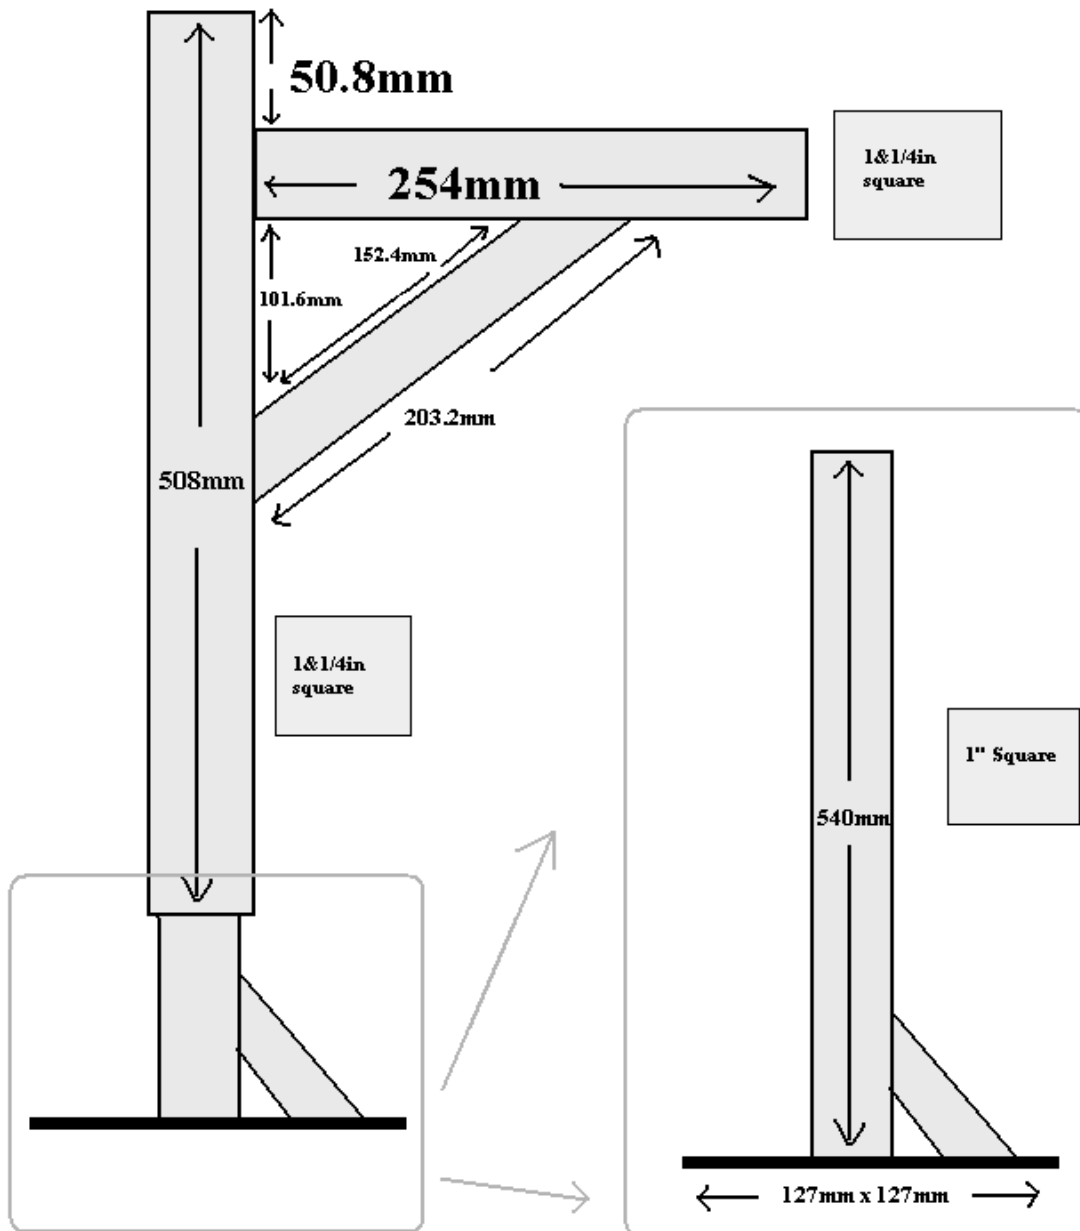

ISLAND PLASTICS ROMAHOME POD FRONT JACK LEGS
(Diagram and Measurements)

Original Designs will remain the property of ISLAND PLASTICS (Romahome LTD)
This PDF was Created by Forum member **DAZ** for the SMH Forum